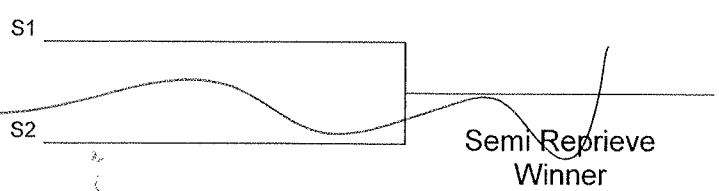

Semi Reprive