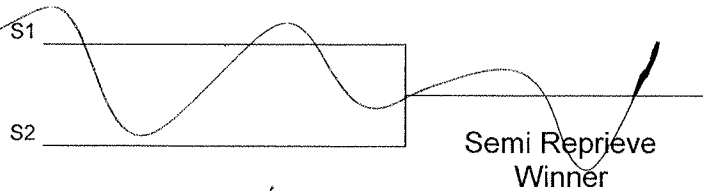

Consolation Reprieve

Tournament Art Peterson Invitational Singles Flight #4
 Location Western Illinois University Date 9/6-7/2013

Main Draw

Seeded Teams

- 1. WIU
- 2. UW-W

Consolation

Semi Reprive

Consolation Reprive