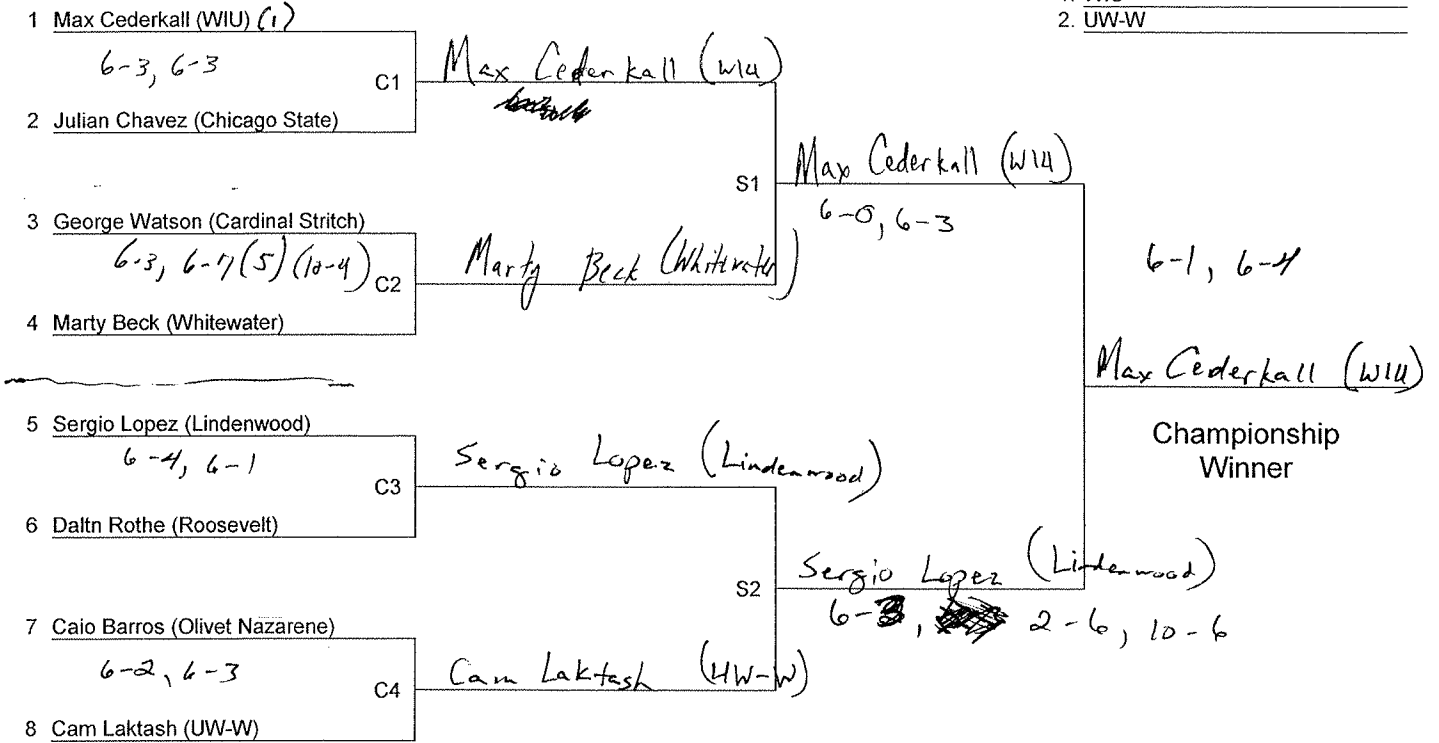

Tournament Art Peterson Invitational Singles Flight #1

Location Western Illinois University Date 9/6-7/2013

Main Draw

Seeded Teams

- 1. Olivet Nazarene University
- 2. Univ. Wisconsin-Whitewater

Consolation

Semi Reprive

Consolation Reprive

Tournament Art Peterson Invitational Singles Flight #3
 Location Western Illinois University Date 9/6-7/2013

Main Draw

Seeded Teams

- 1. UW-W
- 2. WIU

Consolation

Semi-Reprieve

Consolation Reprieve

Tournament Art Peterson Invitational Singles Flight #4
 Location Western Illinois University Date 9/6-7/2013

Main Draw

Seeded Teams

- 1. WIU
- 2. UW-W

Consolation

Semi Reprive

Consolation Reprive

Tournament Art Peterson Invitational Singles Flight #5
 Location Western Illinois University Date 9/6-7/2013

Main Draw

Seeded Teams

1. Olivet
2. UW-W

Consolation

Semi Reprive

Consolation Reprive

Tournament Art Peterson Invitational Singles Flight #6
 Location Western Illinois University Date 9/6-7/2013