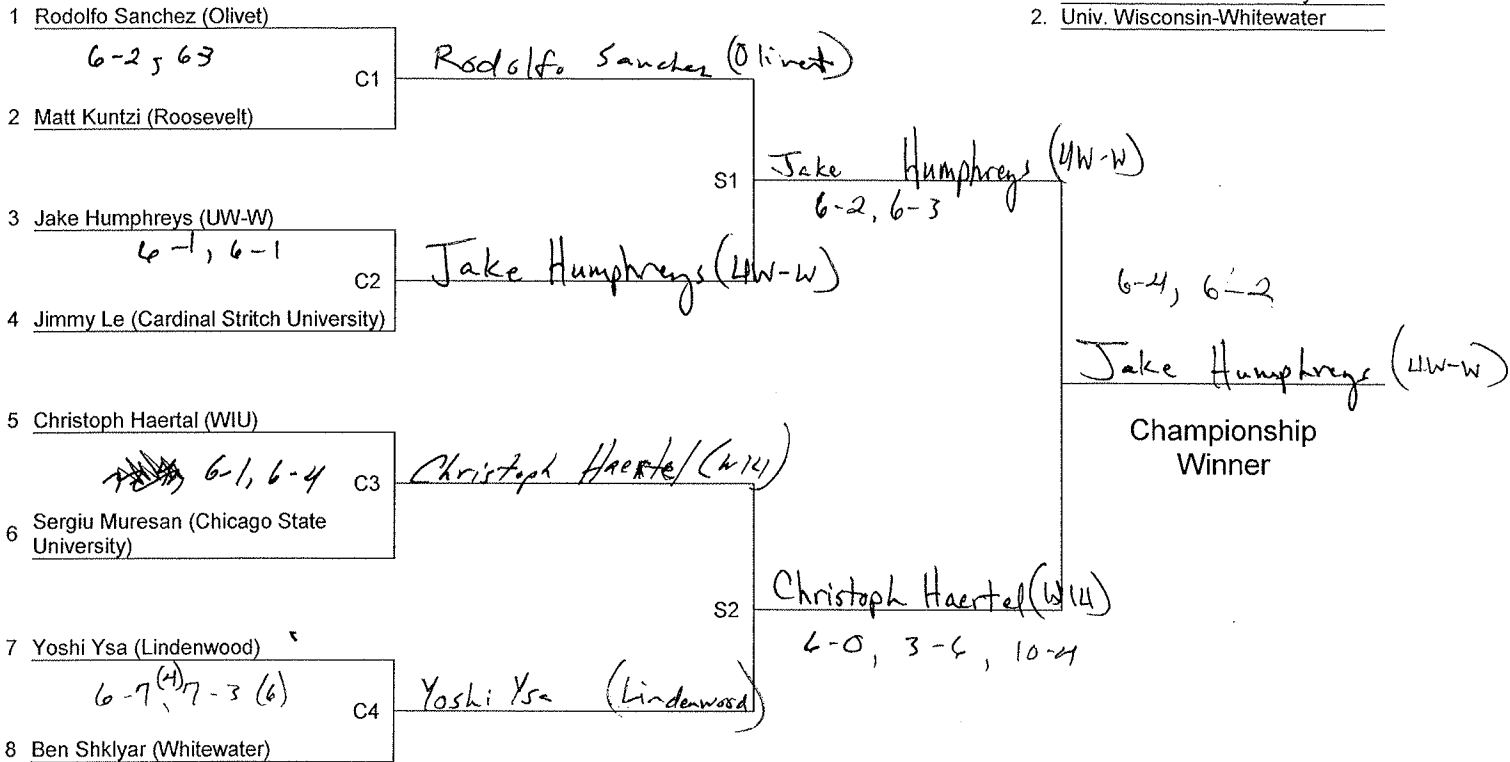

Tournament Art Peterson Invitational Singles Flight #1

Location Western Illinois University Date 9/6-7/2013

Main Draw

Seeded Teams

- 1. Olivet Nazarene University
- 2. Univ. Wisconsin-Whitewater

Consolation

12:10

Semi Reprieve

Consolation Reprieve

Tournament Art Peterson Invitational Singles Flight #2

Location Western Illinois University Date 9/6-7/2013

Main Draw

- Seeded Teams**
1. UW-W
 2. Whitewater

Consolation

Semi Reprive

Consolation Reprive

Tournament Art Peterson Invitational Singles Flight #3
 Location Western Illinois University Date 9/6-7/2013

Main Draw

Seeded Teams

- 1. UW-W
- 2. WIU

Consolation

Semi-Reprieve