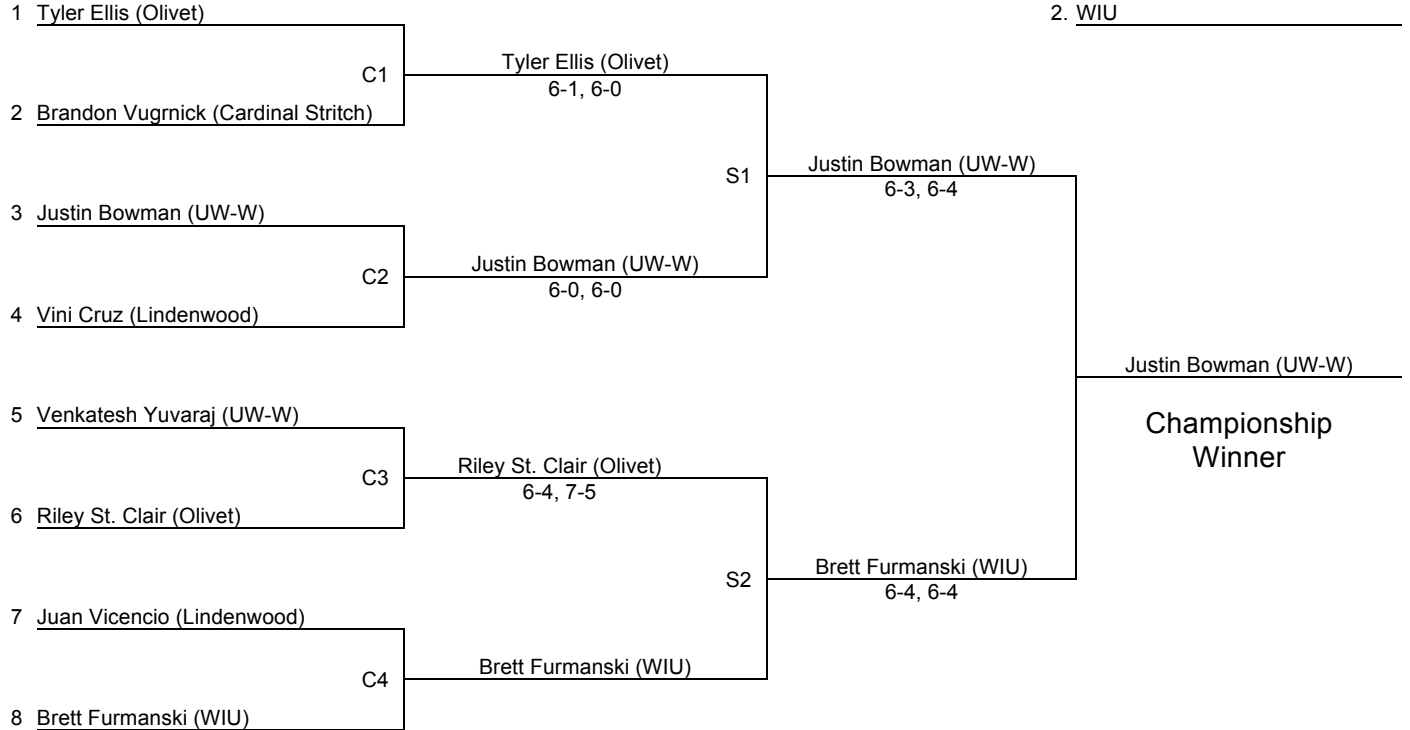

Consolation Reprieve

Tournament Art Peterson Invitational Singles Flight #4
 Location Western Illinois University Date 9/6-7/2013

Main Draw

Seeded Teams

- 1. WIU
- 2. UW-W

Consolation

Semi Reprive

Consolation Reprive

Tournament Art Peterson Invitational Singles Flight #5
 Location Western Illinois University Date 9/6-7/2013

Main Draw

Seeded Teams

1. Olivet
2. UW-W

Consolation

Semi Reprive

Consolation Reprive

Tournament Art Peterson Invitational Singles Flight #6
 Location Western Illinois University Date 9/6-7/2013

Main Draw

Seeded Teams

- 1. UW-W
- 2. Chicago State University

Consolation

Semi Reprive

Consolation Reprive

Tournament Art Peterson Invitational Singles Flight #7

Location Western Illinois University Date 9/6-7/2013

Main Draw

Seeded Teams

- 1. Olivet
- 2. WIU

Consolation

Semi Reprive

Consolation Reprive