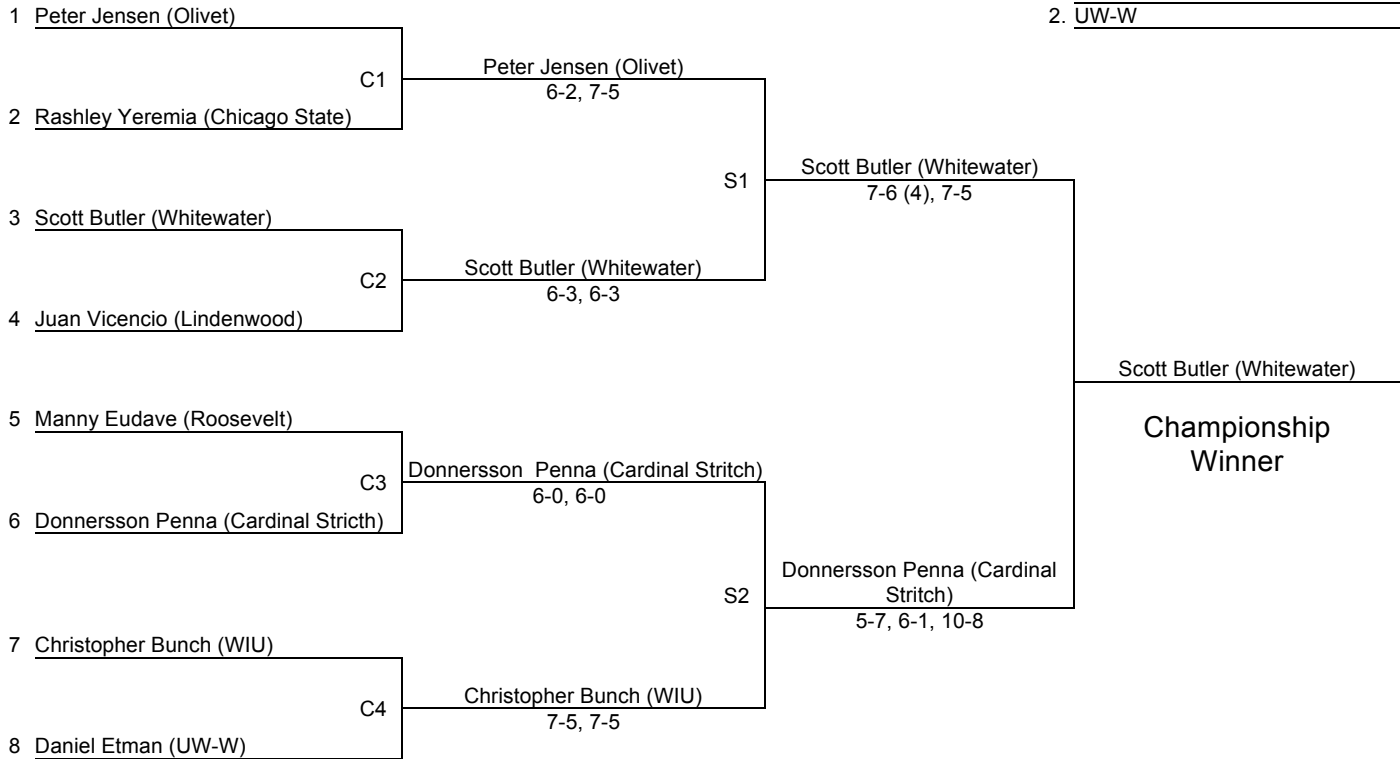

Tournament Art Peterson Invitational Singles Flight #1

Location Western Illinois University Date 9/6-7/2013

Main Draw

Seeded Teams

- 1. Olivet Nazarene University
- 2. Univ. Wisconsin-Whitewater

Consolation

Semi Reprive

Consolation Reprive

Tournament Art Peterson Invitational Singles Flight #3
 Location Western Illinois University Date 9/6-7/2013

Main Draw

Seeded Teams

- 1. UW-W
- 2. WIU

Consolation

Semi-Reprieve

Consolation Reprieve

Tournament Art Peterson Invitational Singles Flight #4
 Location Western Illinois University Date 9/6-7/2013

Main Draw

Seeded Teams

- 1. WIU
- 2. UW-W

Consolation

Semi Reprive

Consolation Reprive

Tournament Art Peterson Invitational Singles Flight #5
 Location Western Illinois University Date 9/6-7/2013

Main Draw

Seeded Teams

1. Olivet
2. UW-W

Consolation

Semi Reprive

Consolation Reprive

Tournament Art Peterson Invitational Singles Flight #6
 Location Western Illinois University Date 9/6-7/2013