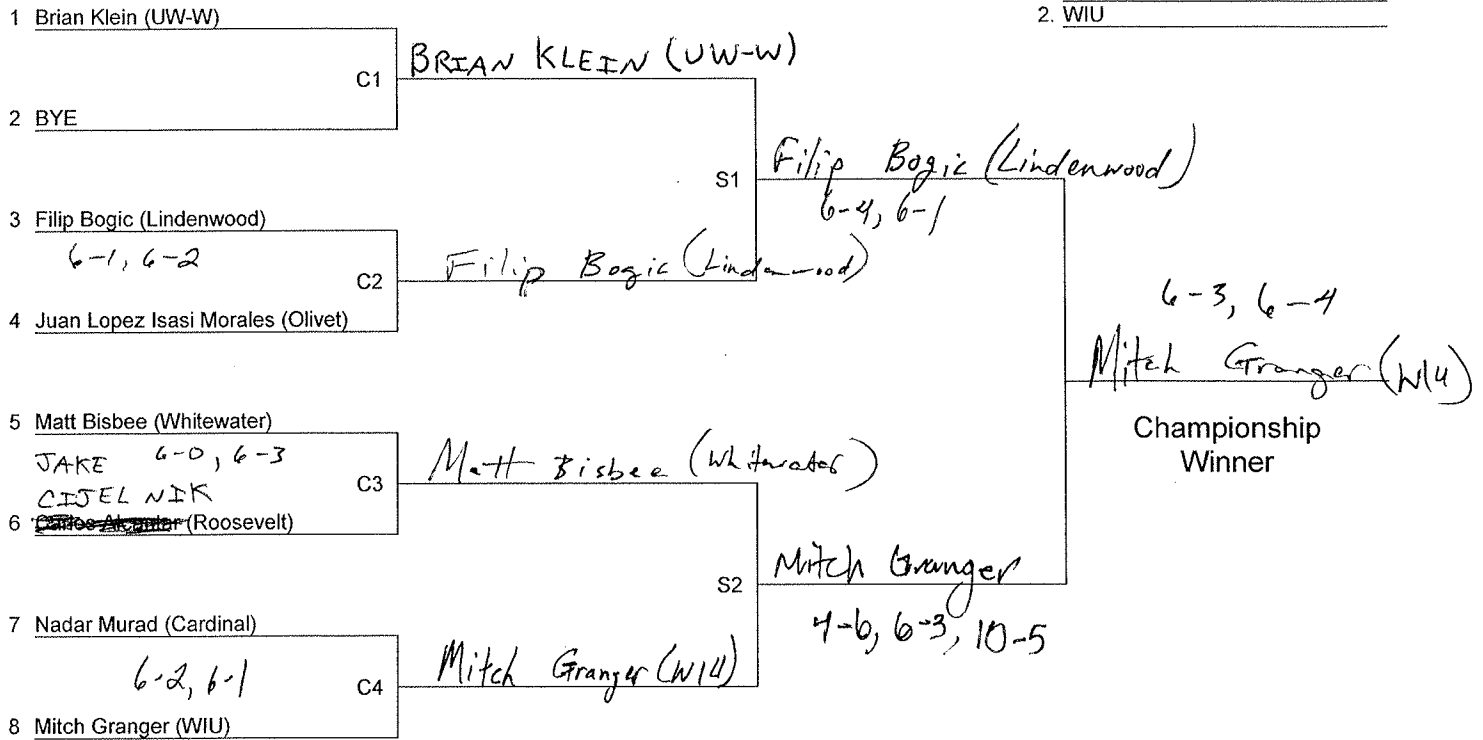

Tournament Art Peterson Invitational Singles Flight #1

Location Western Illinois University Date 9/6-7/2013

Main Draw

Seeded Teams

- 1. Olivet Nazarene University
- 2. Univ. Wisconsin-Whitewater

Consolation

12:10

Semi Reprieve

Consolation Reprieve

Tournament Art Peterson Invitational Singles Flight #2

Location Western Illinois University Date 9/6-7/2013

Main Draw

- Seeded Teams**
1. UW-W
 2. Whitewater

Consolation

Semi Reprive

Consolation Reprive

Tournament Art Peterson Invitational Singles Flight #3
 Location Western Illinois University Date 9/6-7/2013

Main Draw

Seeded Teams

- 1. UW-W
- 2. WIU

Consolation

Semi-Reprieve

Consolation Reprieve

Tournament Art Peterson Invitational Singles Flight #4
 Location Western Illinois University Date 9/6-7/2013

Main Draw

Seeded Teams

- 1. WIU
- 2. UW-W

Consolation

Semi Reprive

Consolation Reprive