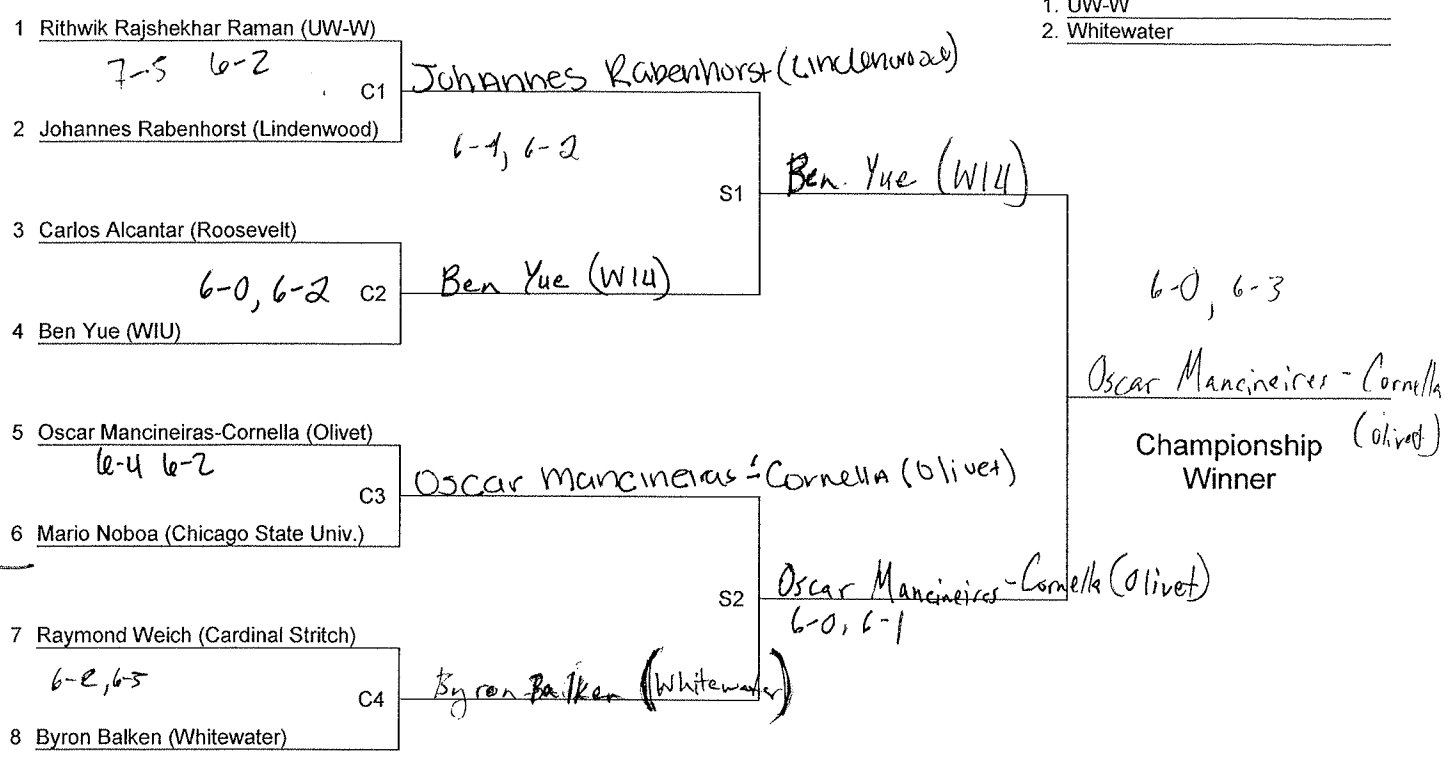

Tournament Art Peterson Invitational Singles Flight #1

Location Western Illinois University Date 9/6-7/2013

Main Draw

Seeded Teams

- 1. Olivet Nazarene University
- 2. Univ. Wisconsin-Whitewater

Consolation

12:10

Semi Reprieve

Consolation Reprieve

Tournament Art Peterson Invitational Singles Flight #2

Location Western Illinois University Date 9/6-7/2013

Main Draw

- Seeded Teams**
1. UW-W
 2. Whitewater

Consolation

Semi Reprive

Consolation Reprive

Tournament Art Peterson Invitational Singles Flight #3
 Location Western Illinois University Date 9/6-7/2013

Main Draw

Seeded Teams

- 1. UW-W
- 2. WIU

Consolation

Semi-Reprieve