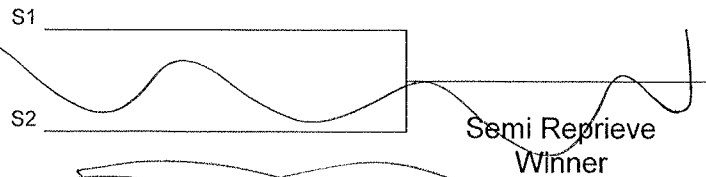

Semi Reprieve