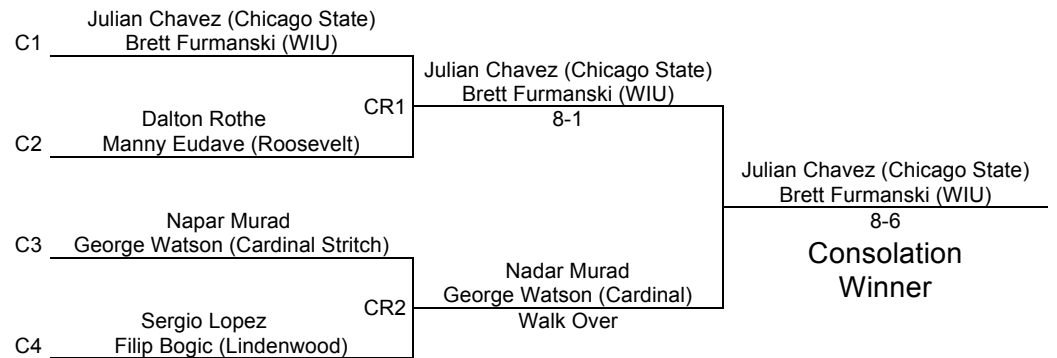

Tournament Art Peterson Invitational Doubles Flight #1
 Location Western Illinois University Date 9/6-7/2013

Main Draw

Seeded Teams

1. Whitewater
2. WIU

Christoph Haertel
Ben Yue (WIU)
8-6
Championship Winner

Consolation

Oscar Mancineiras-Conrella
Juan Jopez Morales (Olivet)
8-6
Consolation Winner

Semi Reprive

Semi Reprive Winner

Consolation Reprive

Consolation Reprive Winner

Tournament Art Peterson Invitational Doubles Flight #2
 Location Western Illinois University Date 9/6-7/2013

Main Draw

Seeded Teams

1. UW-W
2. Olivet

Consolation

Semi Reprive

Consolation Reprive

Tournament Art Peterson Invitational Doubles Flight #3
 Location Western Illinois University Date 9/6-7/2013

Main Draw