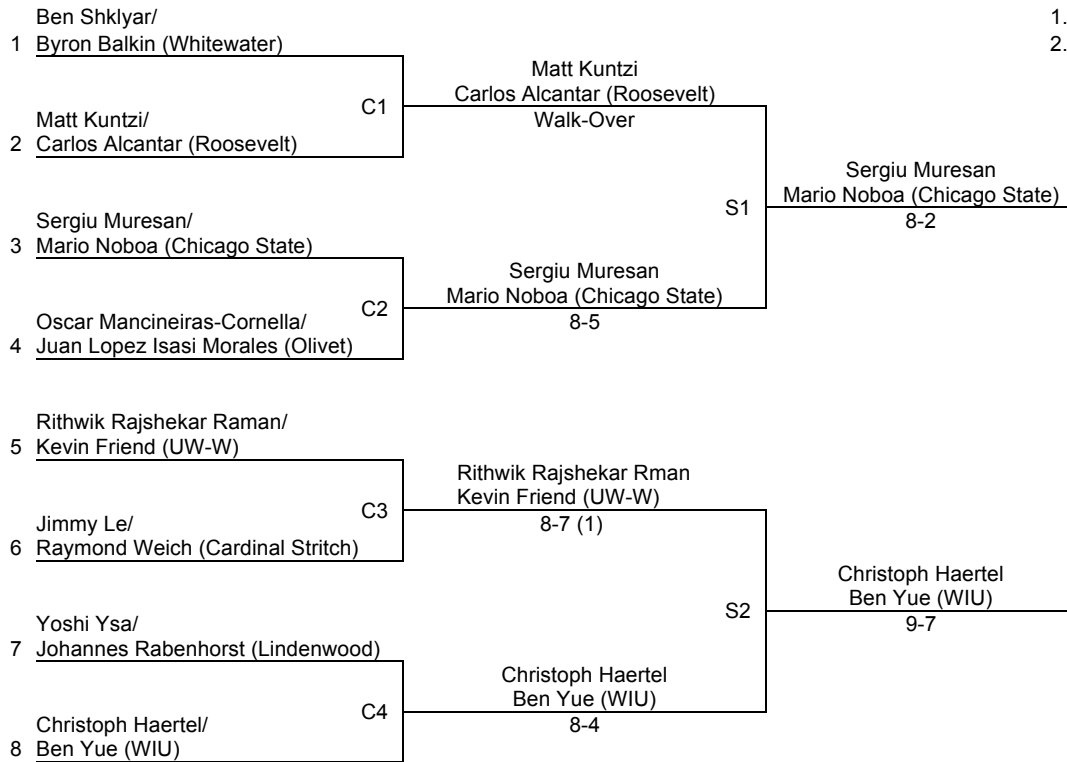

Tournament Art Peterson Invitational Doubles Flight #1
 Location Western Illinois University Date 9/6-7/2013

Main Draw

Seeded Teams

1. Whitewater
2. WIU

Christoph Haertel
Ben Yue (WIU)
8-6
Championship Winner

Consolation

Oscar Mancineiras-Conrella
Juan Jopez Morales (Olivet)
8-6
Consolation Winner

Semi Reprive

Semi Reprive Winner

Consolation Reprive

Consolation Reprive Winner

Tournament Art Peterson Invitational Doubles Flight #2
 Location Western Illinois University Date 9/6-7/2013

Main Draw

Seeded Teams

1. UW-W
2. Olivet

Consolation

Semi Reprive

Consolation Reprive

Tournament Art Peterson Invitational Doubles Flight #3
 Location Western Illinois University Date 9/6-7/2013

Main Draw