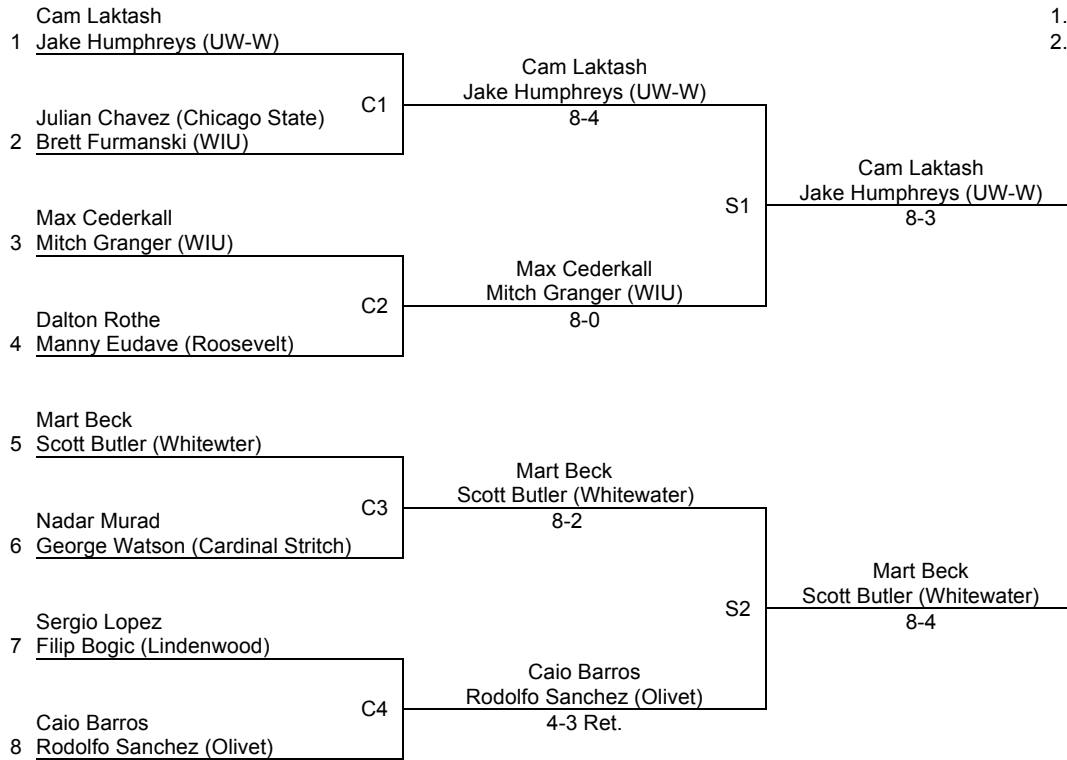

Tournament Art Peterson Invitational Doubles Flight #1
 Location Western Illinois University Date 9/6-7/2013

Main Draw

Seeded Teams

1. Whitewater
2. WIU

Christoph Haertel
Ben Yue (WIU)
8-6
Championship Winner

Consolation

Oscar Mancineiras-Conrella
Juan Jopez Morales (Olivet)
8-6
Consolation Winner

Semi Reprive

Semi Reprive Winner

Consolation Reprive

Consolation Reprive Winner

Tournament Art Peterson Invitational Doubles Flight #2
 Location Western Illinois University Date 9/6-7/2013

Main Draw

Seeded Teams

1. UW-W
2. Olivet

Consolation

Semi Reprive

Consolation Reprive

Tournament Art Peterson Invitational Doubles Flight #3
 Location Western Illinois University Date 9/6-7/2013

Main Draw