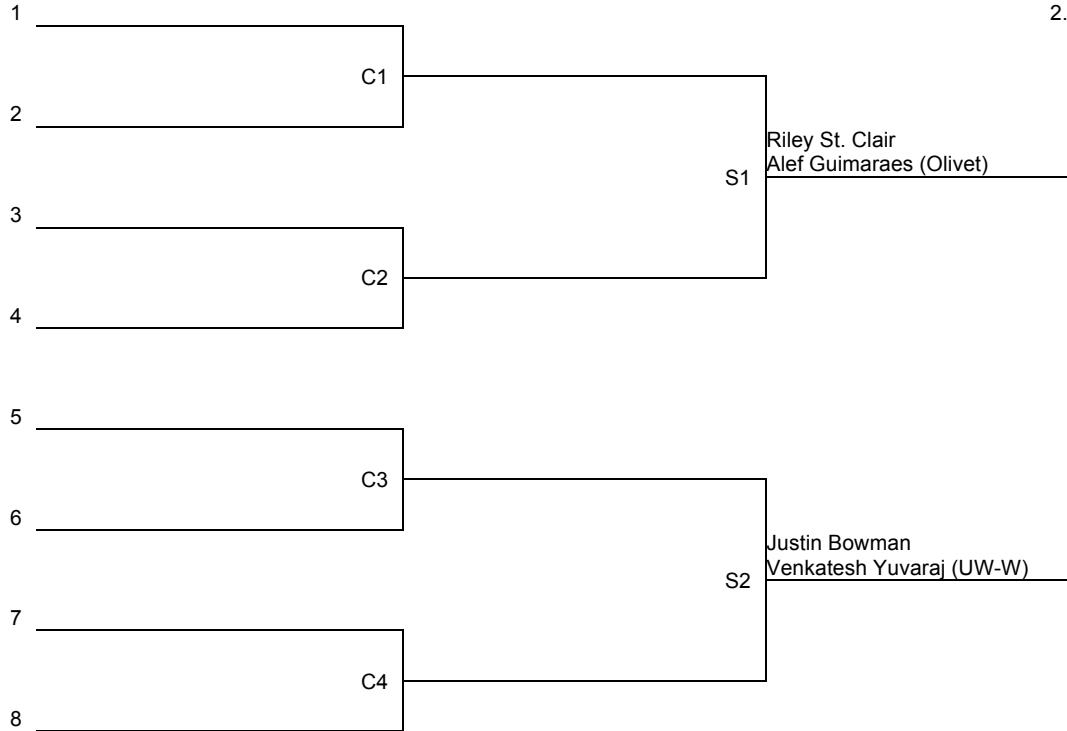

Tournament Art Peterson Invitational Doubles Flight #1
 Location Western Illinois University Date 9/6-7/2013

Main Draw

Seeded Teams

1. Whitewater
2. WIU

Christoph Haertel
Ben Yue (WIU)
8-6
Championship Winner

Main Draw

Seeded Teams

1. UW-W
2. Olivet

Consolation

Semi Reprive

Consolation Reprive

Tournament Art Peterson Invitational Doubles Flight #3
 Location Western Illinois University Date 9/6-7/2013

Main Draw

**Semi Reprive
Winner**

**Consolation
Reprive**

**Consolation Reprive
Winner**

Tournament Art Peterson Invitational Doubles Flight #4

Location Western Illinois University Date 9/6-7/2013

Main Draw

Seeded Teams

- 1. _____
- 2. _____

Riley St. Clair
 Alef Guimaraes (Olivet)
 8-3
Championship Winner

Justin Bowman
 Venkatesh Yuvaraj (UW-W)

Consolation

Consolation Winner

Semi Reprive

Semi Reprive Winner

Consolation Reprive