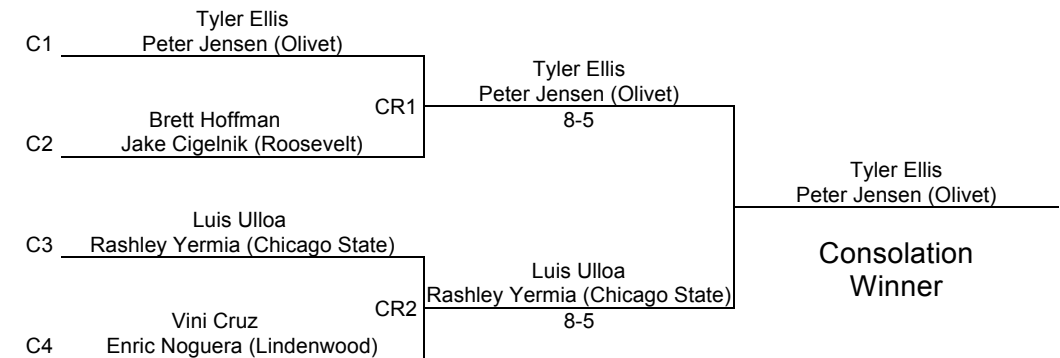

Main Draw

Seeded Teams

1. UW-W
2. Olivet

Consolation

Semi Reprive

Consolation Reprive

Tournament Art Peterson Invitational Doubles Flight #3
 Location Western Illinois University Date 9/6-7/2013

Main Draw

Seeded Teams

1. Olivet
2. UW-W

Brian Klein
Daniel Etman (UW-W)

**Championship
Winner**

Consolation

Tyler Ellis
Peter Jensen (Olivet)

**Consolation
Winner**

Semi Reprive

**Semi Reprive
Winner**

**Consolation
Reprive**

**Consolation Reprive
Winner**

Tournament Art Peterson Invitational Doubles Flight #4

Location Western Illinois University Date 9/6-7/2013

Main Draw

Seeded Teams