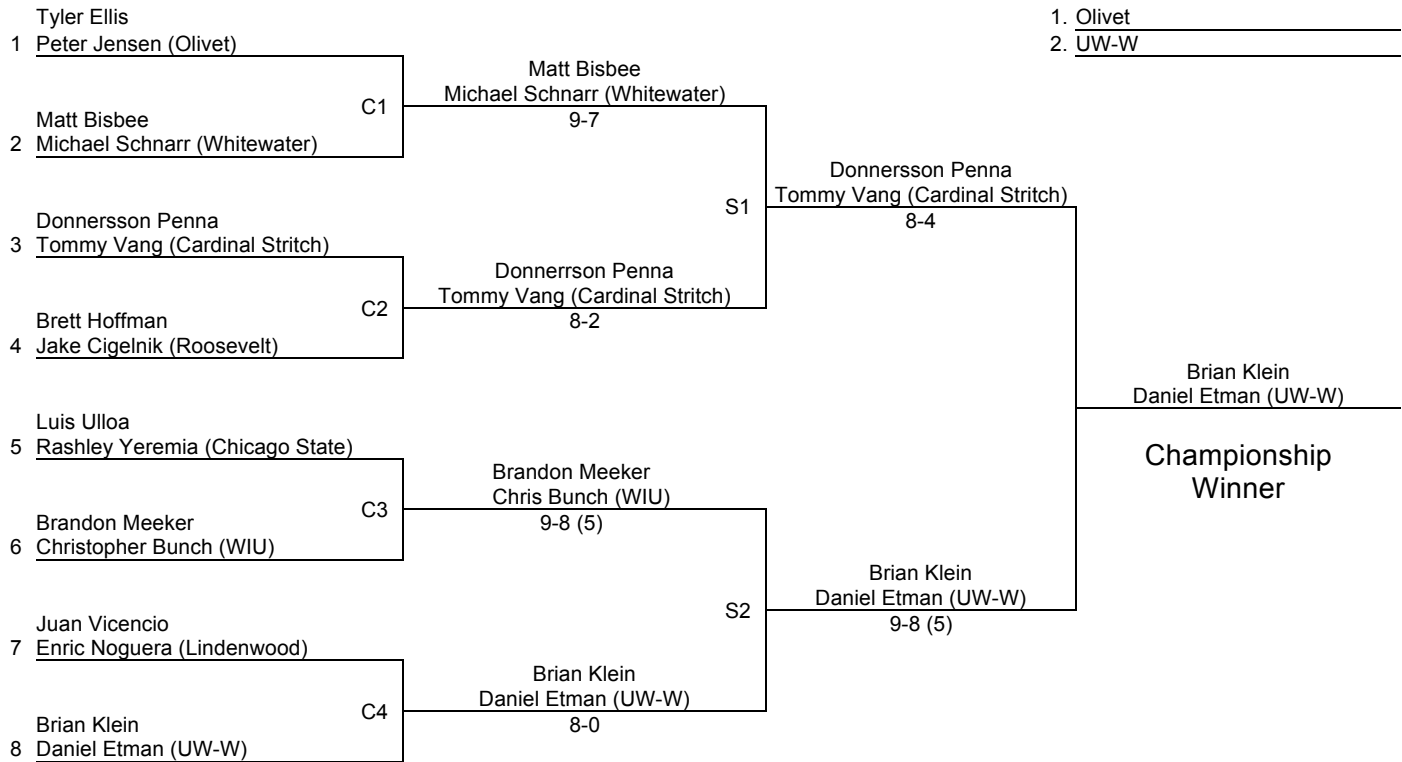

Main Draw

Seeded Teams

1. Olivet
2. UW-W

Brian Klein
Daniel Etman (UW-W)

**Championship
Winner**