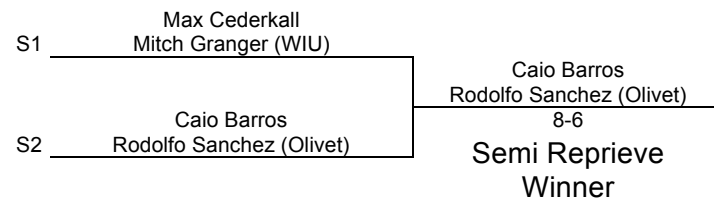

Main Draw

Seeded Teams

1. UW-W
2. Olivet

Consolation

Semi Reprive

Consolation Reprive

Tournament Art Peterson Invitational Doubles Flight #3
 Location Western Illinois University Date 9/6-7/2013

Main Draw