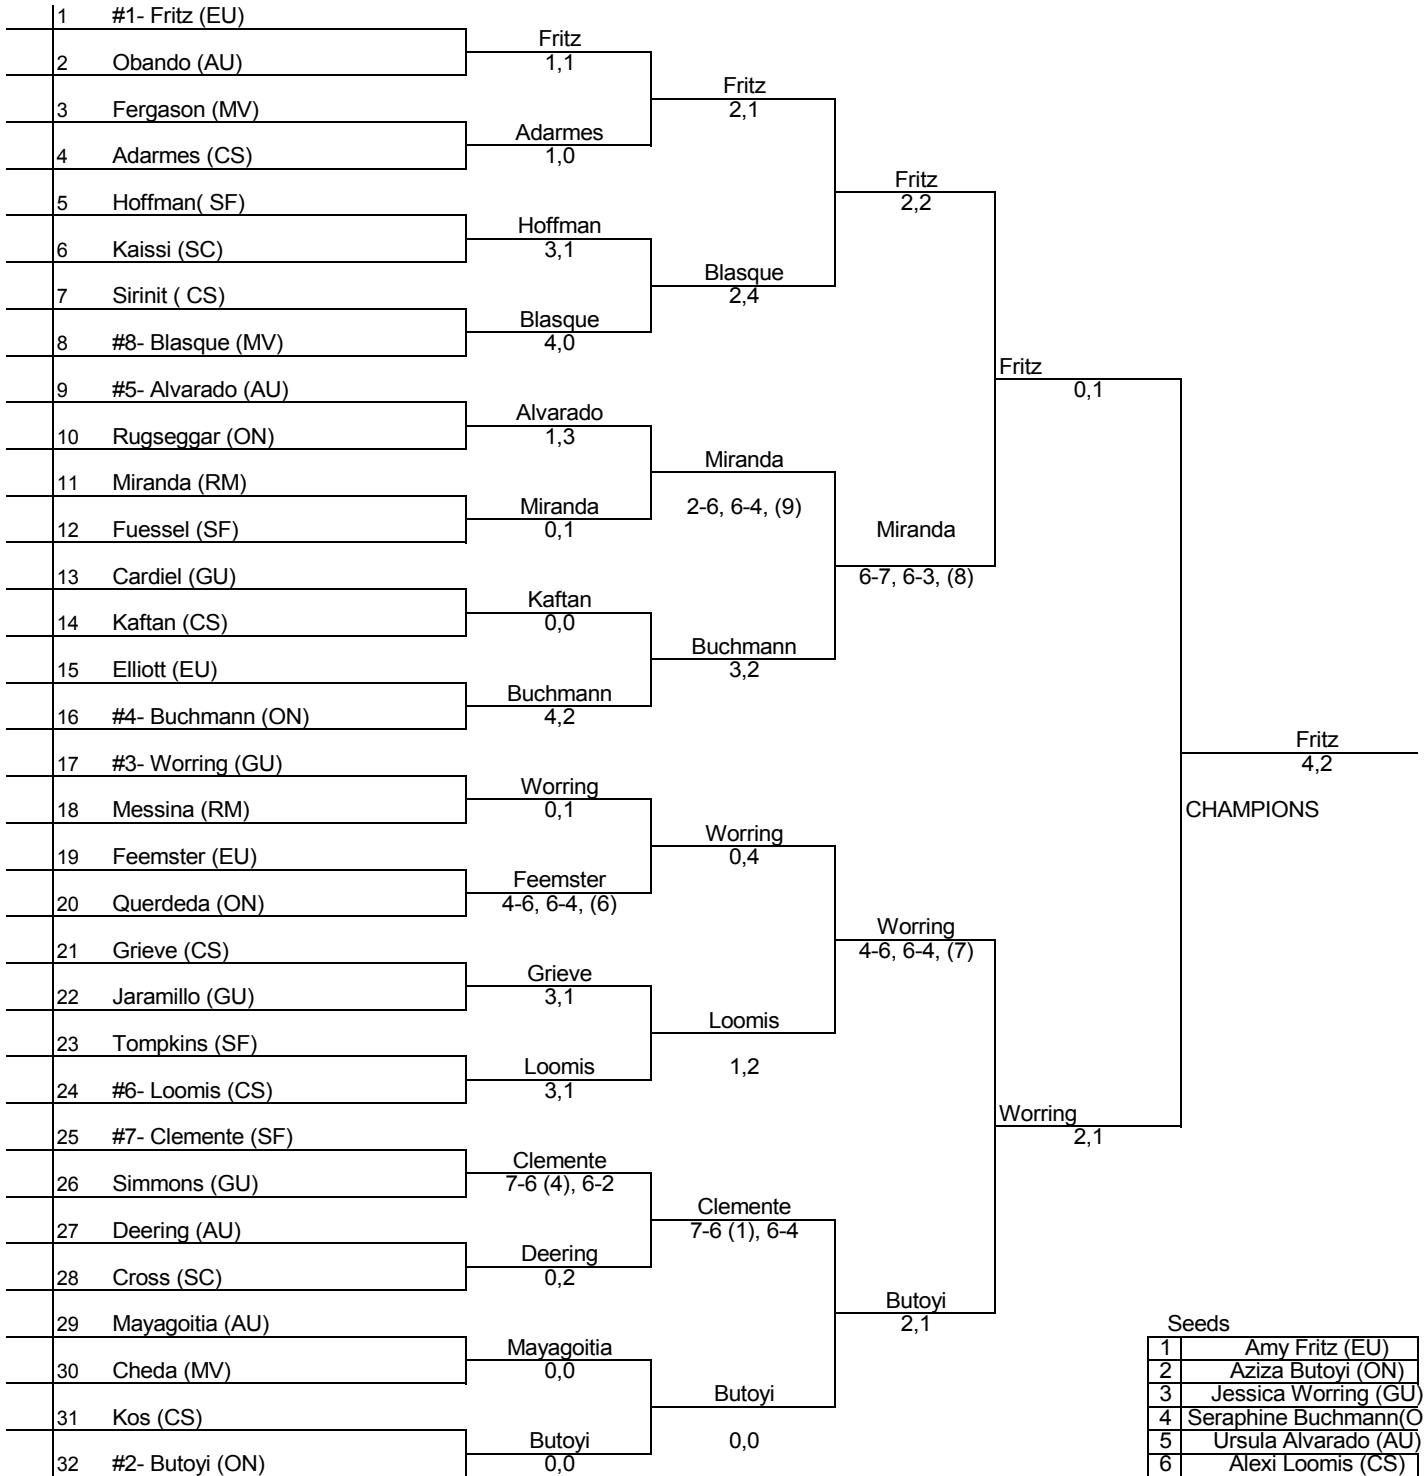

2013 USTA/ITA Regional Championships

Hosted by Graceland University - Sept. 13-15

Main Draw Singles

Seeds

1	Amy Fritz (EU)
2	Aziza Butoyi (ON)
3	Jessica Worring (GU)
4	Seraphine Buchmann(ON)
5	Ursula Alvarado (AU)
6	Alexi Loomis (CS)
7	Princess Clemente (SF)
8	Lilian Blasque (MV)

2013 USTA/ITA Regional Championships
 Hosted by Graceland University - Sept. 13-15

CHAMPIONS

Fritz/Elliott
8-6

2013 USTA/ITA Regional Championships

Hosted by Graceland University - Sept. 13-15

Women's 'B' Draw Singles