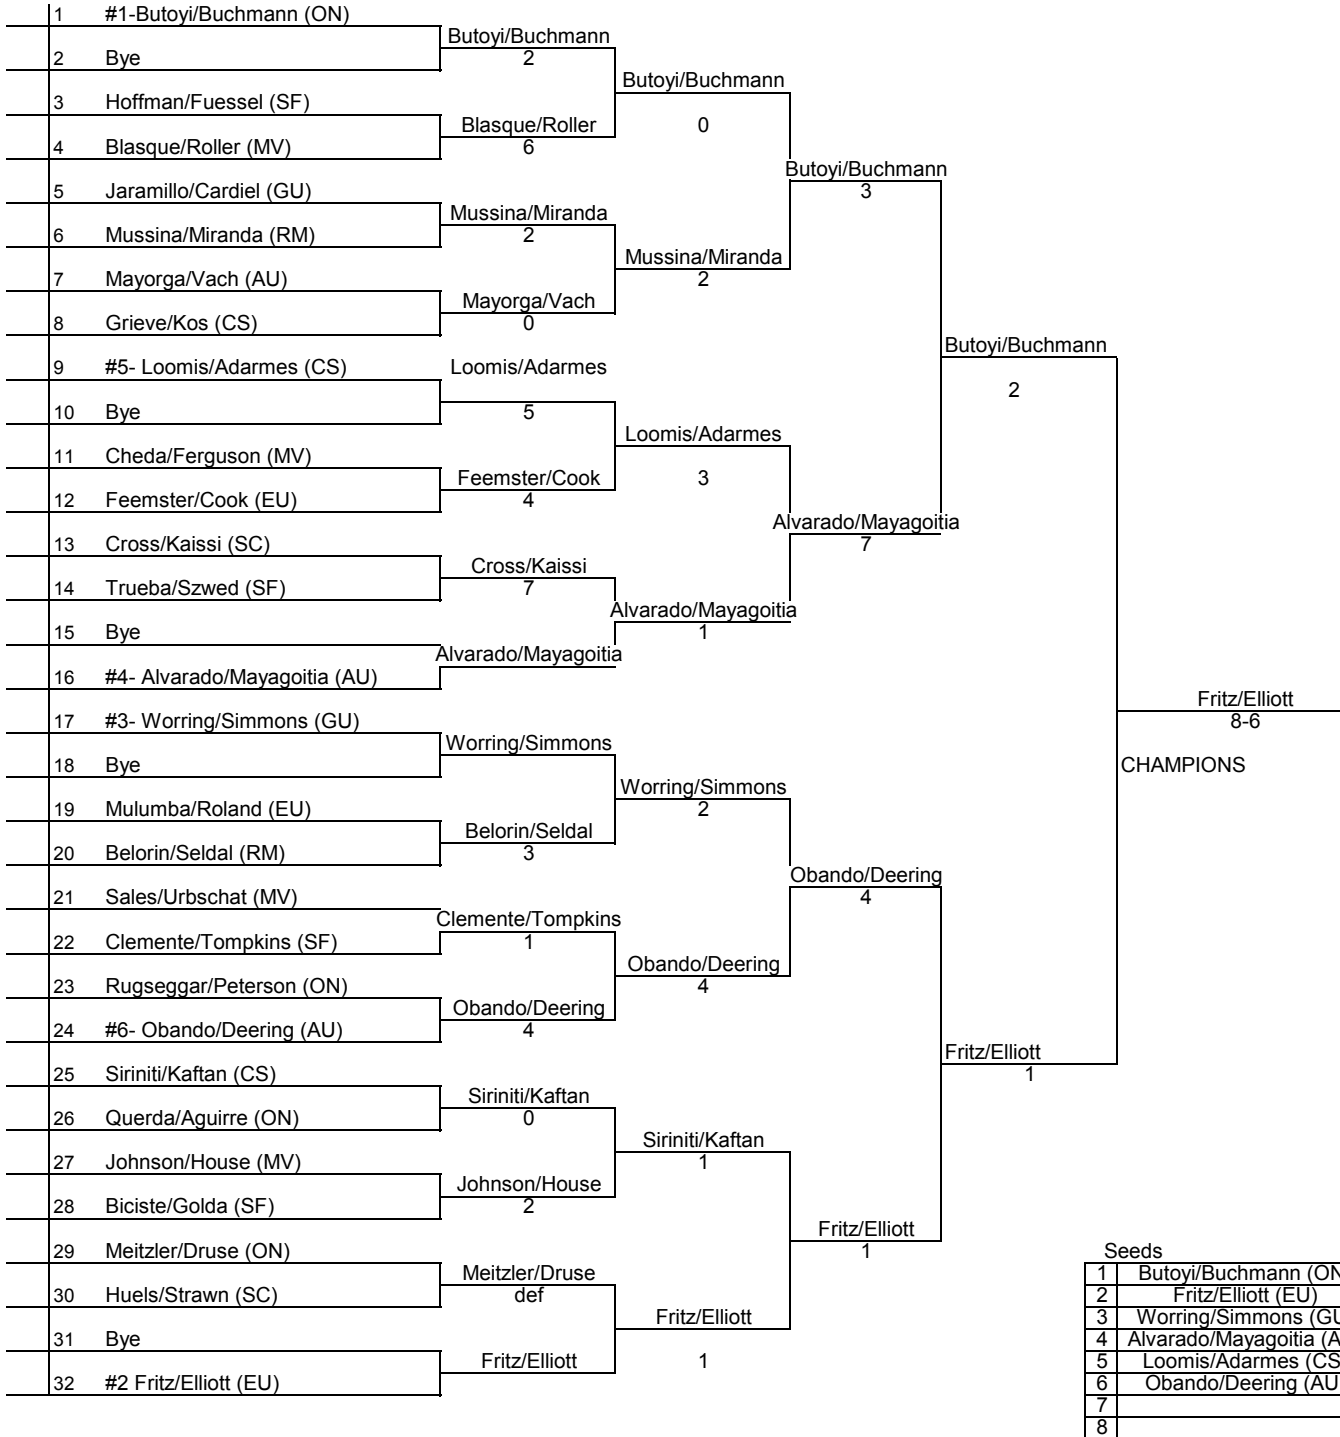

2013 USTA/ITA Regional Championships

Hosted by Graceland University - Sept. 13-15

Main Draw Singles

Seeds

1	Amy Fritz (EU)
2	Aziza Butoyi (ON)
3	Jessica Worring (GU)
4	Seraphine Buchmann(ON)
5	Ursula Alvarado (AU)
6	Alexi Loomis (CS)
7	Princess Clemente (SF)
8	Lilian Blasque (MV)

2013 USTA/ITA Regional Championships
 Hosted by Graceland University - Sept. 13-15

CHAMPIONS

Fritz/Elliott
8-6

2013 USTA/ITA Regional Championships

Hosted by Graceland University - Sept. 13-15

Women's 'B' Draw Singles